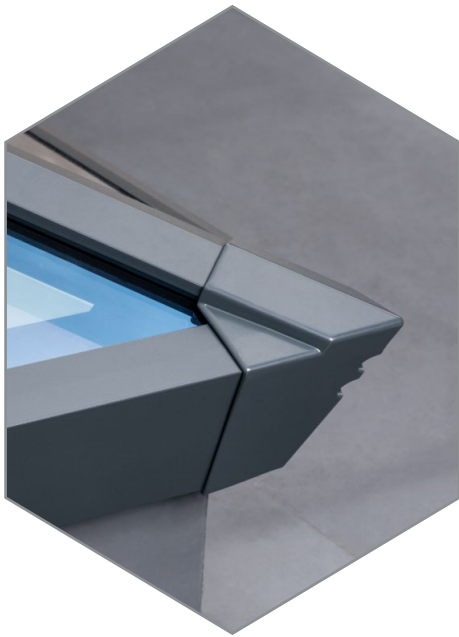

**Mainstream residential roof lantern - not utilising bonded glass*

Whatever the weather Thermlock® technology helps keep you comfortable and heating bills lower

The S1 lantern combines aluminium's clean lines with exceptional thermal performance and features our innovative Thermlock® multi-chamber technology to keep you and your property well insulated against the worst of the UK weather. This coupled to high performance 28mm glazing means our lantern roofs offer class leading thermal performance, far superior to traditional polyamide systems based around 24mm glazing. A unique co-extruded perimeter seal also ensures draughts and rain are kept safely outside. 28mm glazing also allows acoustic dampening glass to be fitted if required.

THERMLOCK[®] *technology inside*

With great looks from every angle – due to our unique ultra low line aesthetics

Slim, consistent 50mm rafter, hip and ridge sightlines maximise the light flooding into your home, creating bright, airy interiors and banishing gloom. The S1 lantern also features ultra low line aesthetics so rafter and hip top caps sit close to the glazing level on the exterior, creating a sleek modern look. Completing this refined architectural