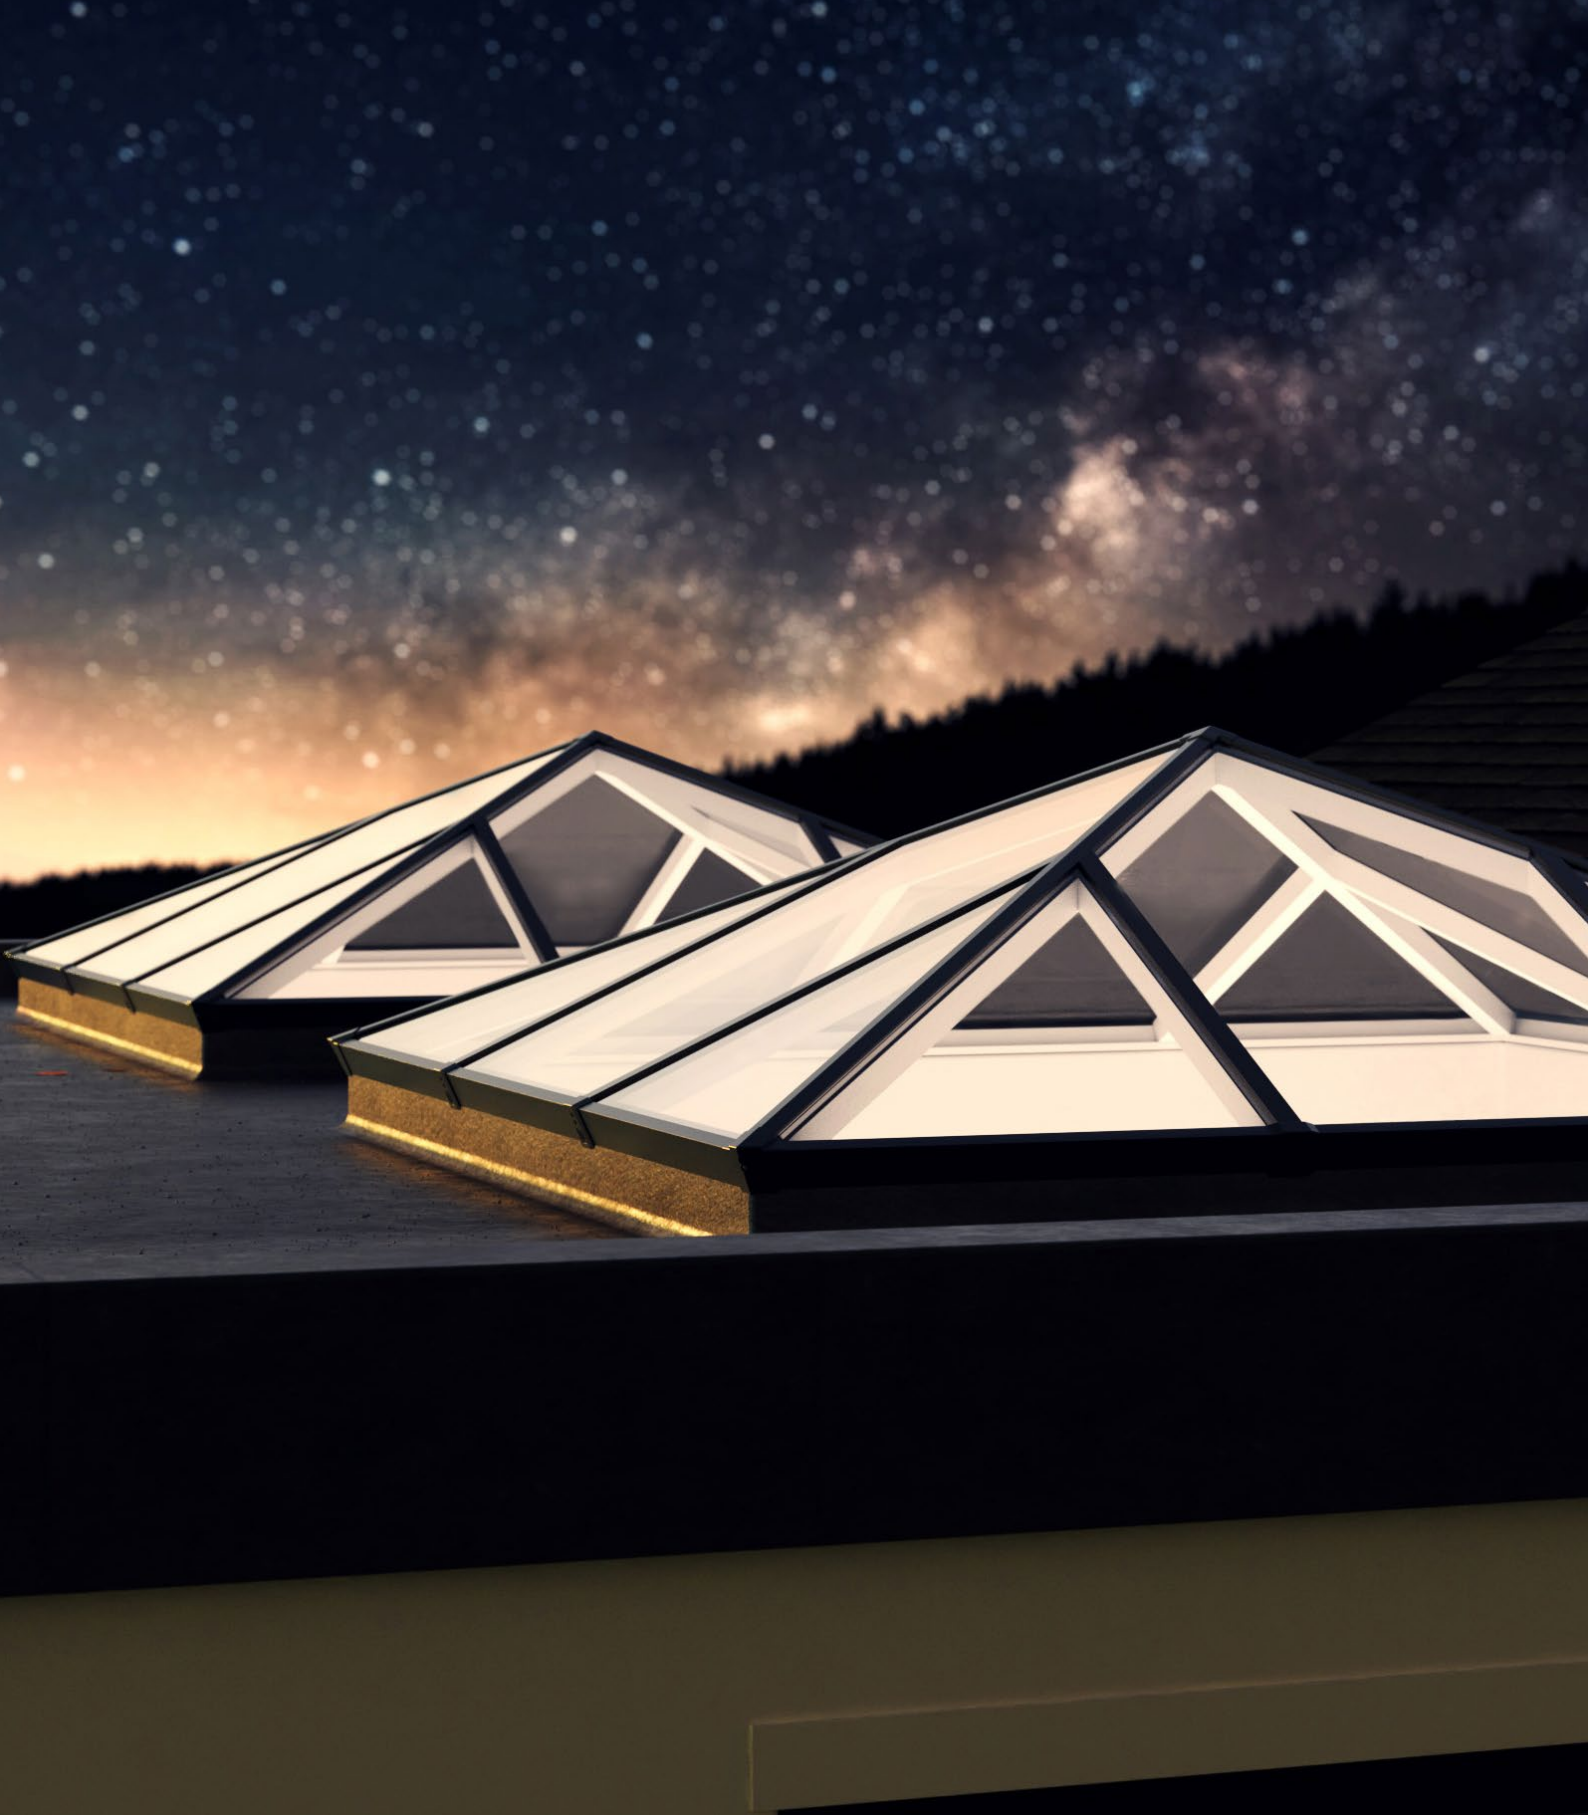

**Mainstream residential roof lantern - not utilising bonded glass*

Whatever the weather Thermlock® technology helps keep you comfortable and heating bills lower

The S1 lantern combines aluminium's clean lines with exceptional thermal performance and features our innovative Thermlock® multi-chamber technology to keep you and your property well insulated against the worst of the UK weather. This coupled to high performance 28mm glazing means our lantern roofs offer class leading thermal performance, far superior to traditional polyamide systems based around 24mm glazing. A unique co-extruded perimeter seal also ensures draughts and rain are kept safely outside. 28mm glazing also allows acoustic dampening glass to be fitted if required.

THERMLOCK[®] *technology inside*

With great looks from every angle – due to our unique ultra low line aesthetics

Slim, consistent 50mm rafter, hip and ridge sightlines maximise the light flooding into your home, creating bright, airy interiors and banishing gloom. The S1 lantern also features ultra low line aesthetics so rafter and hip top caps sit close to the glazing level on the exterior, creating a sleek modern look. Completing this refined architectural

appearance our corner and rafter end caps run perfectly in line with the perimeter of the lantern, so no unsightly angles jut out to spoil the perfect lines of this outstandingly beautiful high-performance aluminium lantern. Leaving you with the ideal balance of understated refinement, contemporary looks and exacting quality standards.