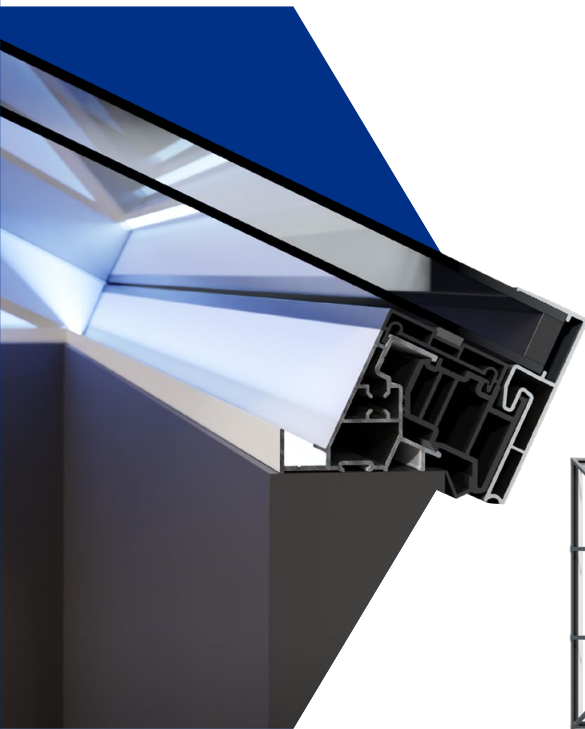

With a wide range of styles and sizes to suit every project

Sheerline aluminium roof lanterns are available in a choice of 13 styles from square 'pyramid' designs to grander options suitable for larger 'orangery' style installations.

Maximum sizes up to 3.2m by an impressive 6m long, all set at a 25° pitch and all weather rated for the whole of the UK*.

Our 3 way option allows for bigger spans to be catered for without the need for jack rafters.

SI lanterns also feature an integral LED light channel around the perimeter of the roof – giving you an easy way to add mood lighting and create the final touch of individuality for your interior.

*Rated for a snow load of 1.2 kN/m². Covering the whole of the UK up to 200m altitude.