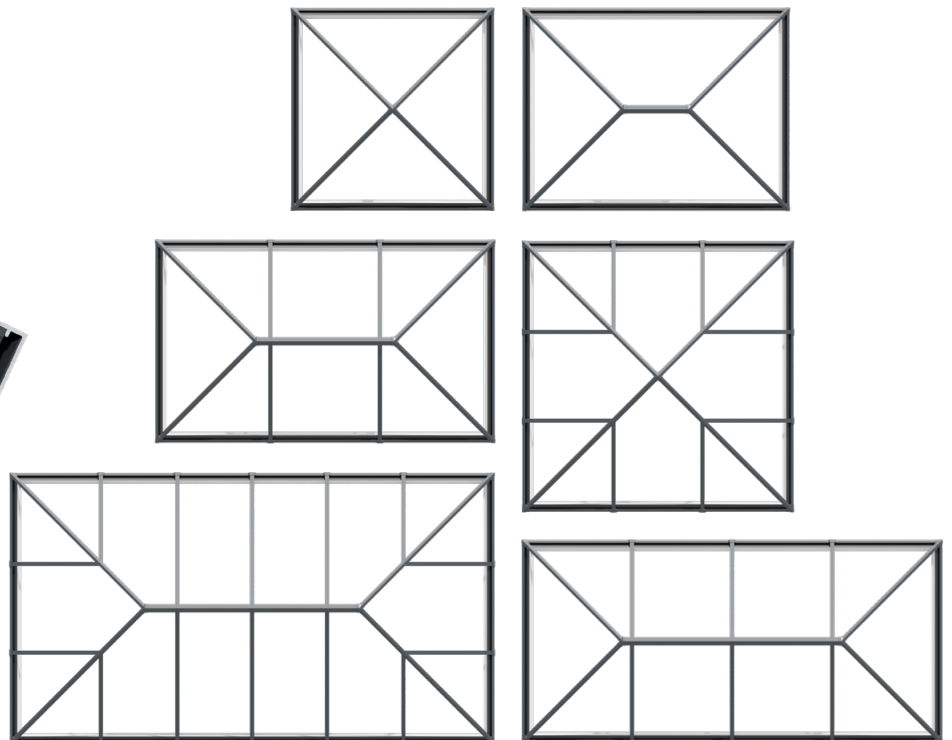

With a wide range of styles and sizes to suit every project

Sheerline aluminium roof lanterns are available in a choice of 13 styles from square 'pyramid' designs to grander options suitable for larger 'orangery' style installations.

Maximum sizes up to 3.2m by an impressive 6m long, all set at a 25° pitch and all weather rated for the whole of the UK*.

Our 3 way option allows for bigger spans to be catered for without the need for jack rafters.

SI lanterns also feature an integral LED light channel around the perimeter of the roof – giving you an easy way to add mood lighting and create the final touch of individuality for your interior.

*Rated for a snow load of 1.2 kN/m². Covering the whole of the UK up to 200m altitude.