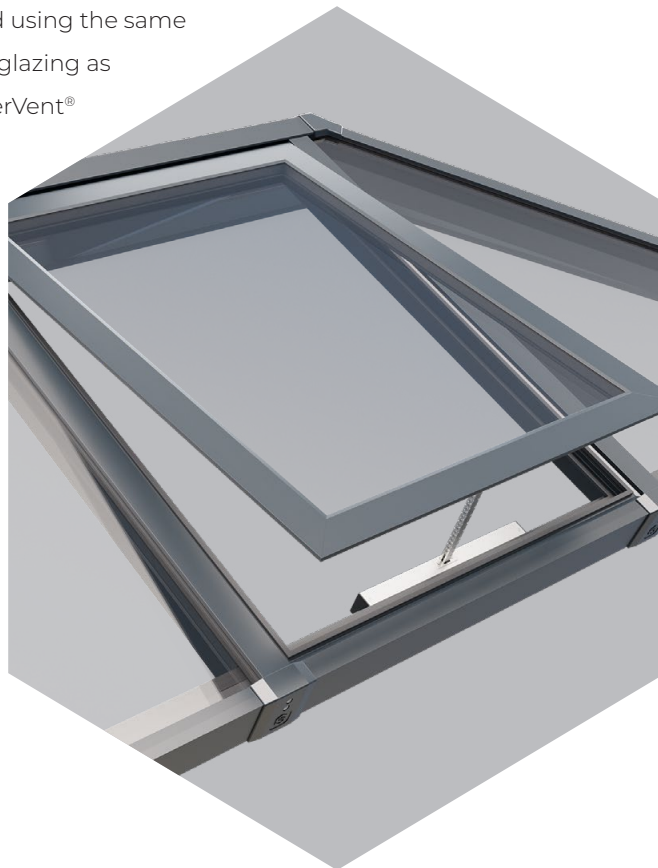

SHEERVENT®

Flush Intelligent Ventilation

With a sleek minimalist design that sits perfectly flush with S1's discrete rafter bars, and with optional powered actuators that can be intelligently automated, Sheerline has reimagined roof vents, bringing them into the 21st century at last. Dispensing with the need for muntin bars, which are prone to issues, SheerVent® offers reliable ventilation without the risk of leaks.

Fully thermally broken and using the same high-performance 28mm glazing as the rest of the S1 roof, SheerVent® adds a versatile option to ventilate your room via your S1 lantern and prevent excessive heat build up.

Optional rain, and rain, wind and light sensors can automate the closing of your roof vent for added peace of mind.