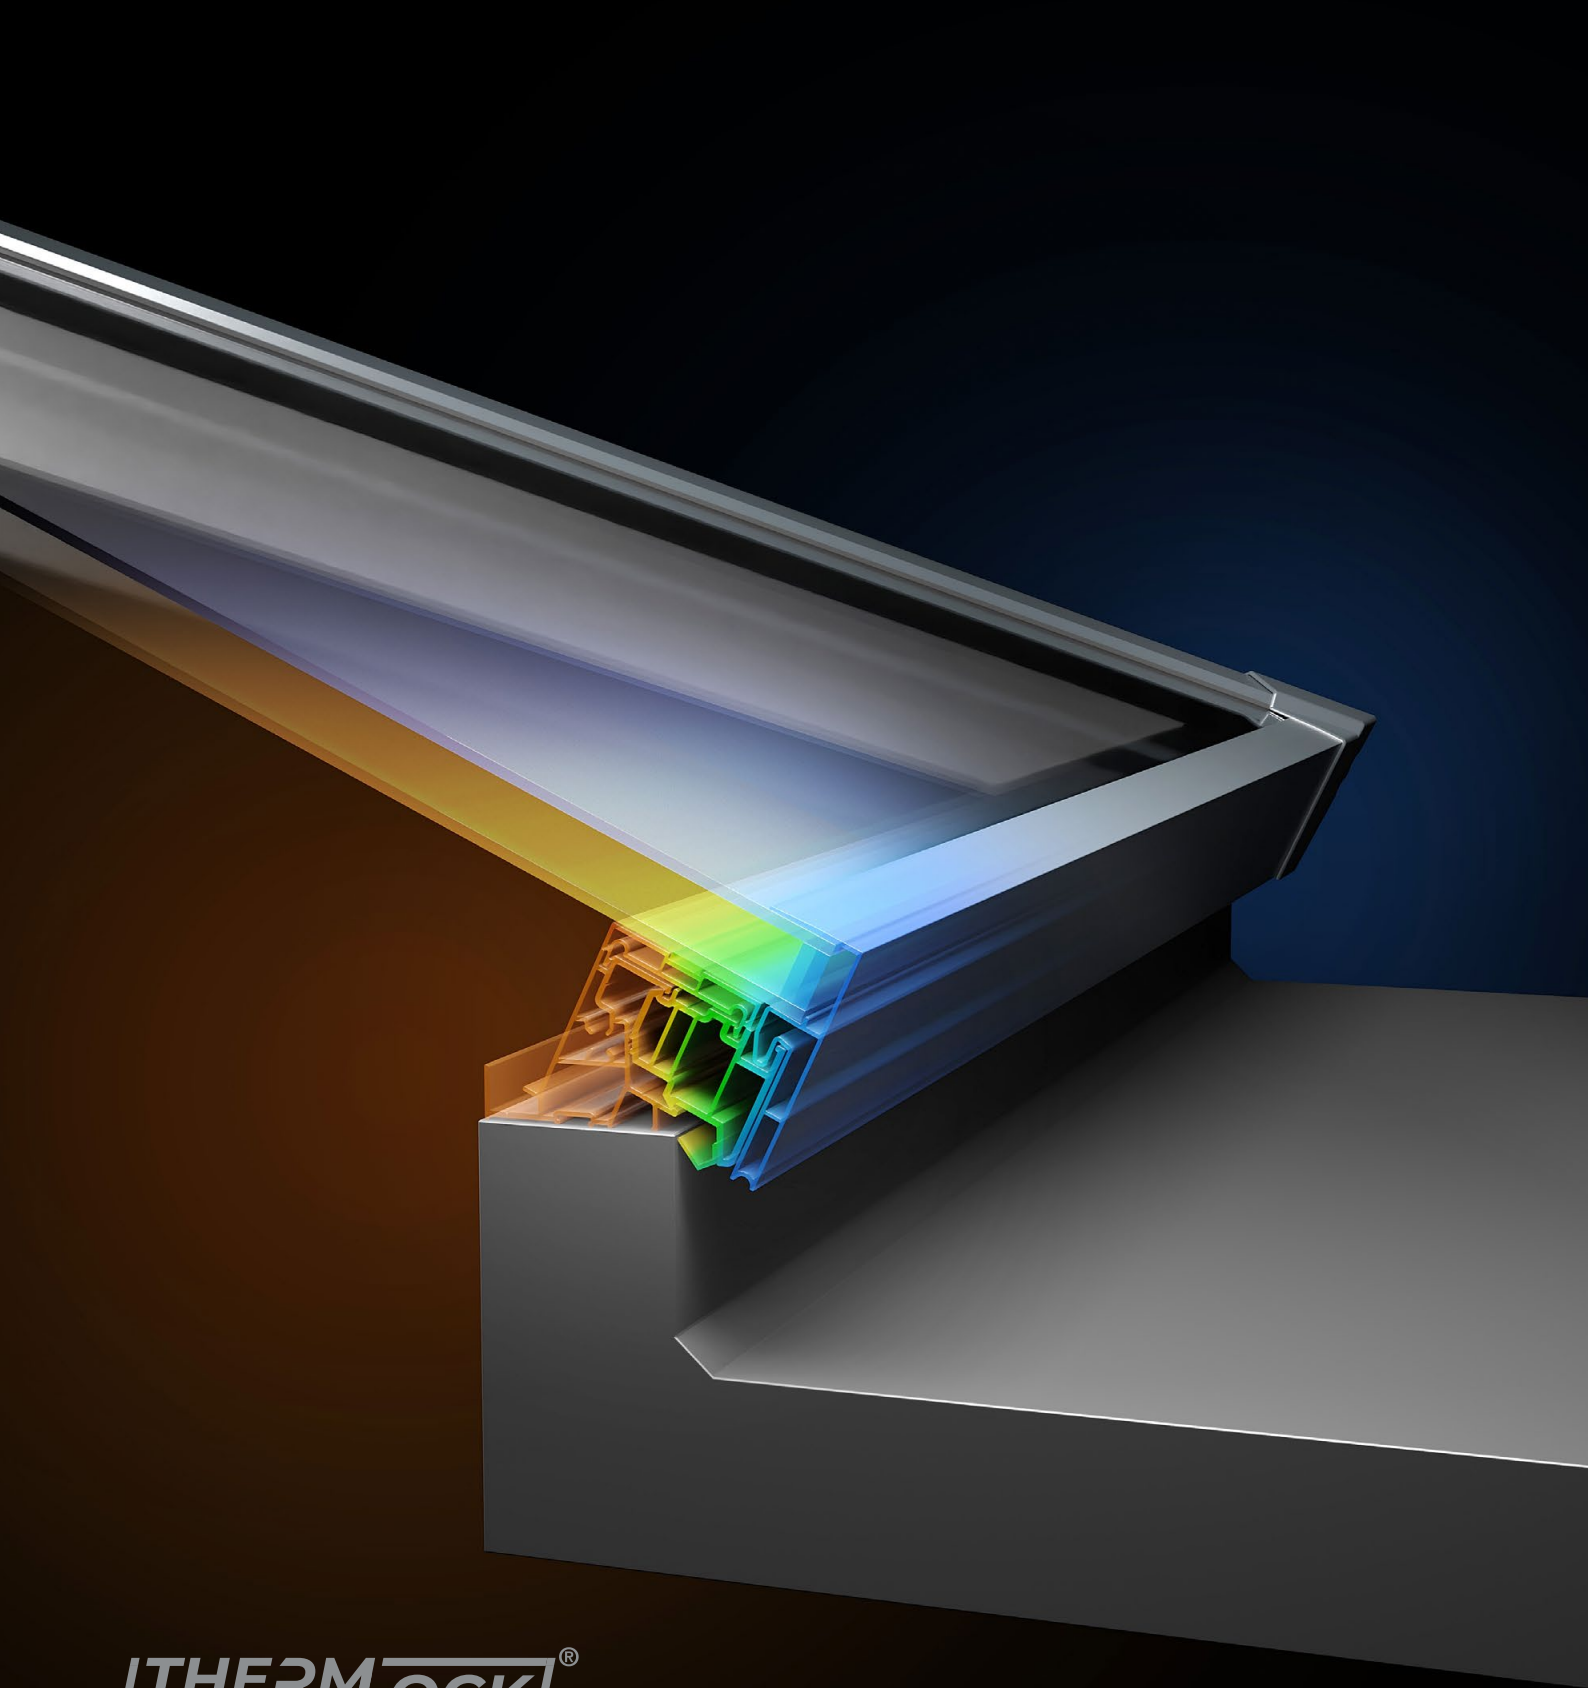

The innovative construction of the S1 system eliminates the security weaknesses of traditional lantern designs. Features such as anti-tamper screws, enclosed anti-tamper glazing, security tape and our patent pending glass lock, alongside our unique high security ridge end, ensure there isn't

an easy way to enter your property via your flat roof lantern. All of these innovative features combined make Sheerline's S1 system the UK's most secure aluminium lantern roof*. So if you are looking for a lantern that comes with extra peace of mind as standard – then we have you covered.

**Mainstream residential roof lantern - not utilising bonded glass*

Whatever the weather Thermlock® technology helps keep you comfortable and heating bills lower

The S1 lantern combines aluminium's clean lines with exceptional thermal performance and features our innovative Thermlock® multi-chamber technology to keep you and your property well insulated against the worst of the UK weather. This coupled to high performance 28mm glazing means our lantern roofs offer class leading thermal performance, far superior to traditional polyamide systems based around 24mm glazing. A unique co-extruded perimeter seal also ensures draughts and rain are kept safely outside. 28mm glazing also allows acoustic dampening glass to be fitted if required.

THERMLOCK[®] *technology inside*

With great looks from every angle – due to our unique ultra low line aesthetics

Slim, consistent 50mm rafter, hip and ridge sightlines maximise the light flooding into your home, creating bright, airy interiors and banishing gloom. The S1 lantern also features ultra low line aesthetics so rafter and hip top caps sit close to the glazing level on the exterior, creating a sleek modern look. Completing this refined architectural